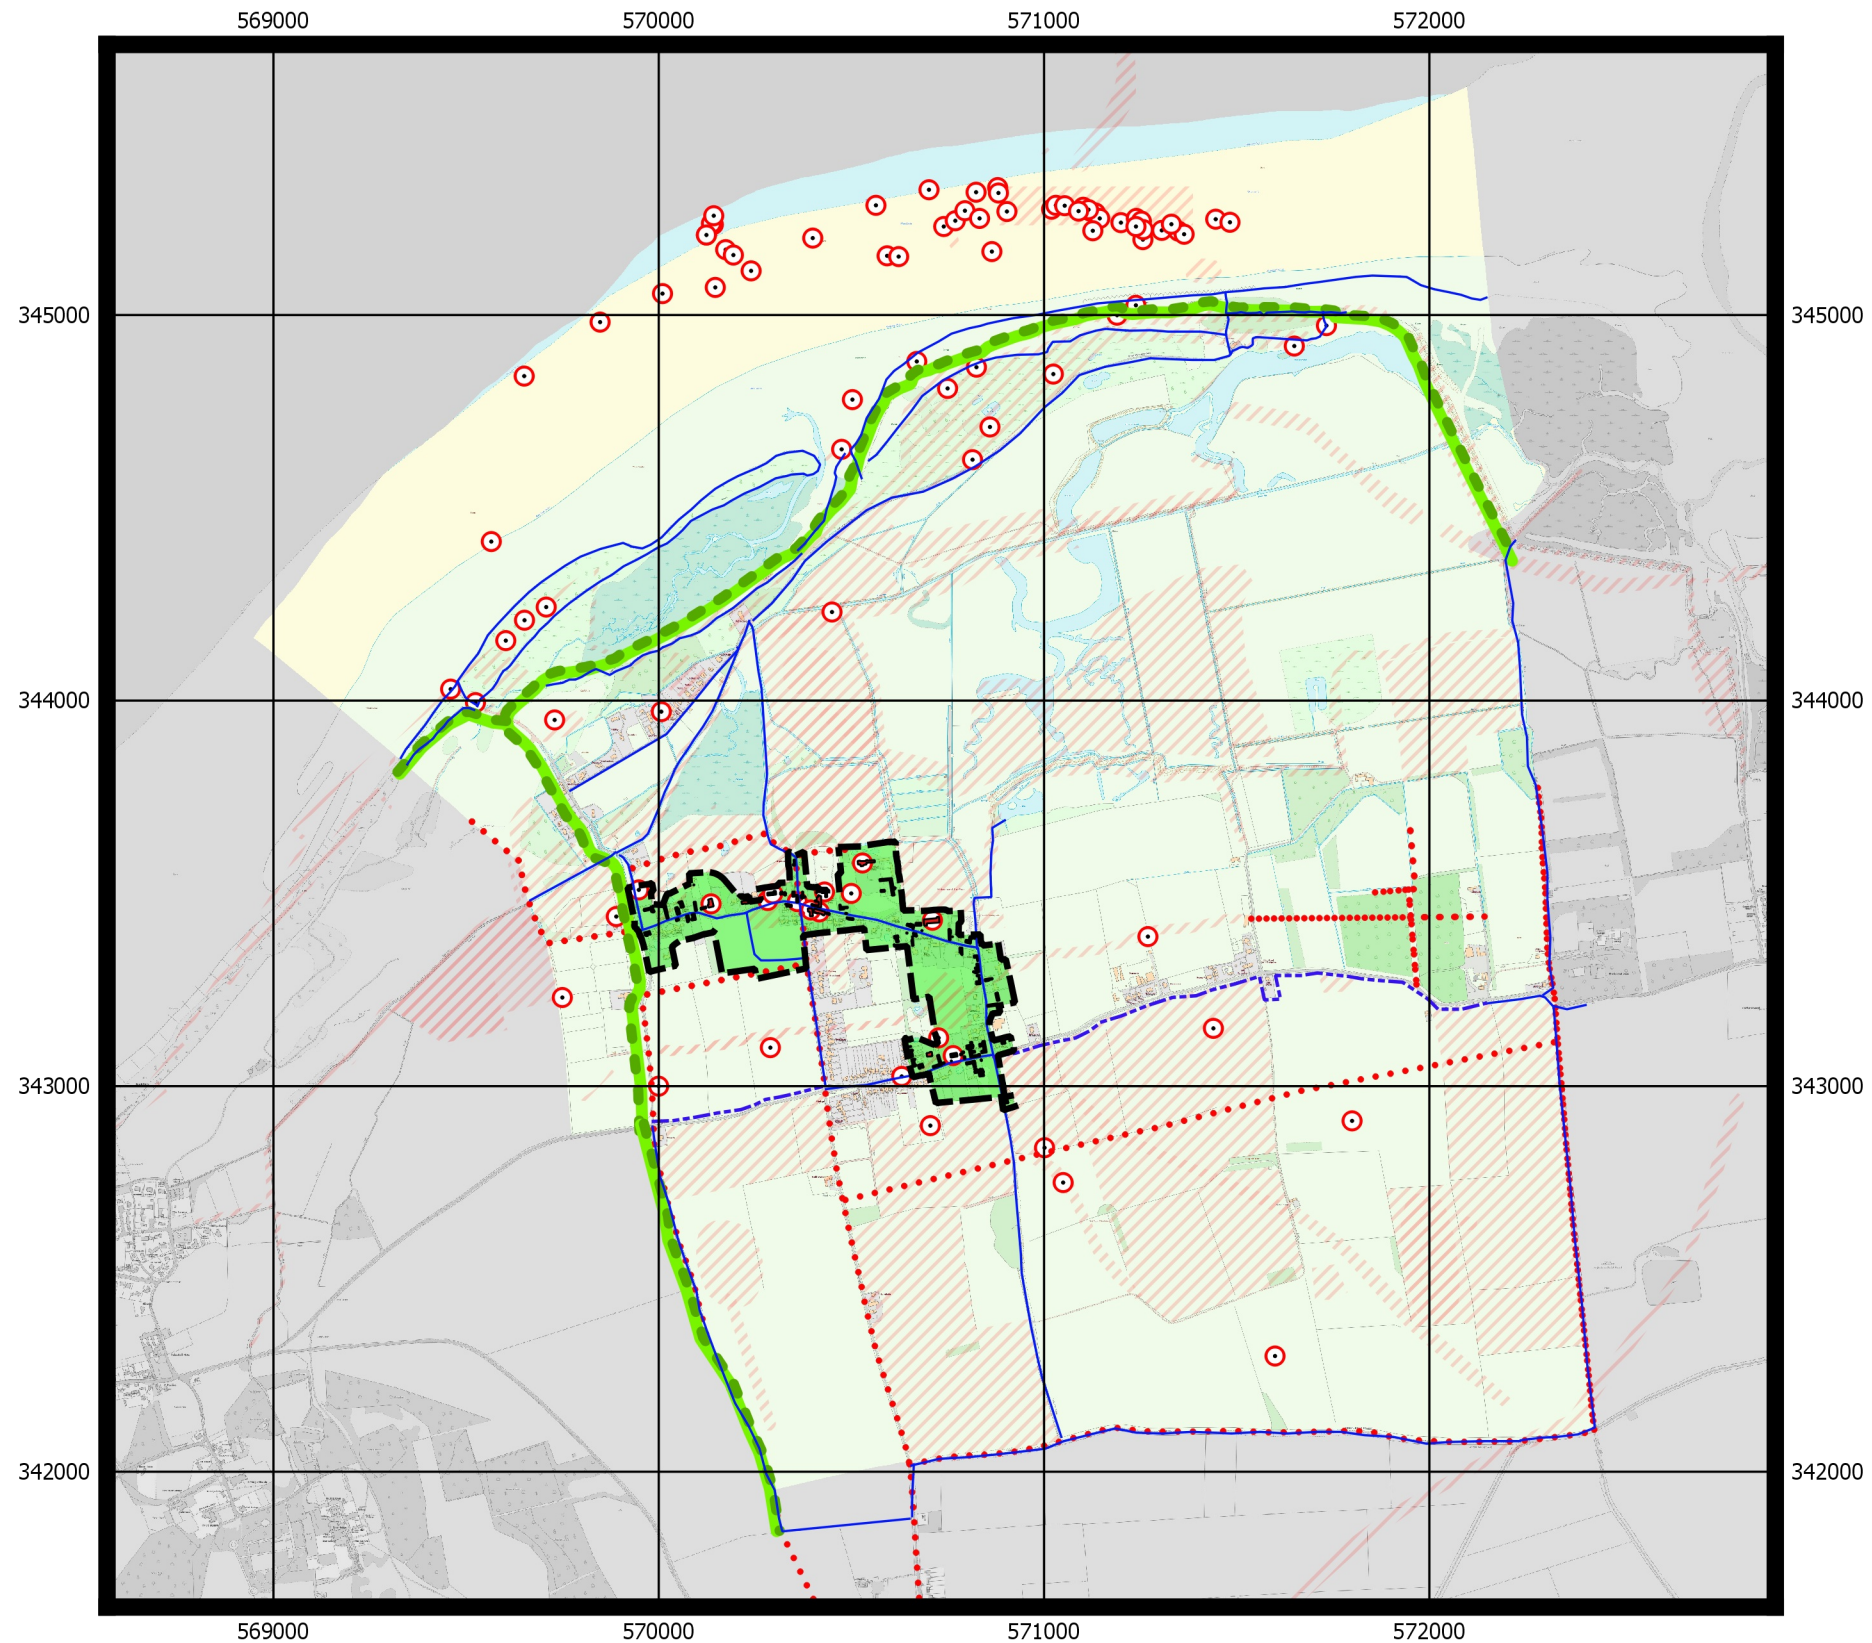

HOLME-NEXT-THE-SEA NEIGHBOURHOOD PLAN

Adoption Version (Regulation 20) July 2021

HERITAGE AND ARCHAEOLOGY

KEY

Existing footpaths and walks

- Proposed
- Public Footpaths and Walks
- The National Trail

Heritage and Archaeology

- Historic roads, tracks and banks
- Historic features: point finds
- Historic features: area finds
- Listed Buildings
- Conservation Area